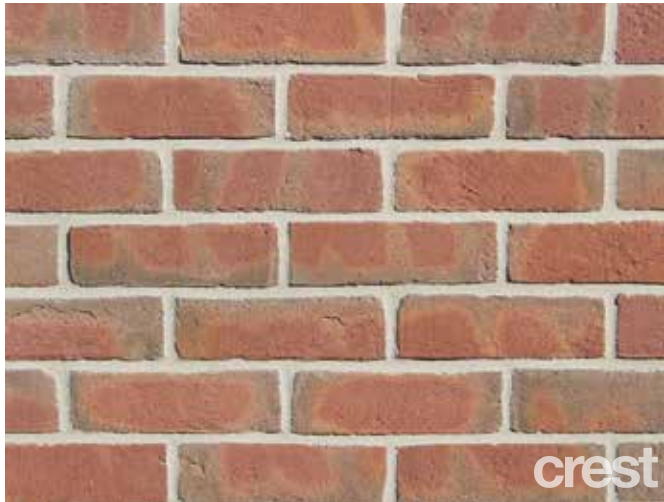

> **BURWELL YELLOW**

BRICK SIZE: 65mm    PACK SIZE: 540    LOAD SIZE: 14,040    PALLETS: 26

> **BYLAND MIXTURE**

BRICK SIZE: 65mm    PACK SIZE: 730    LOAD SIZE: 13,140    PALLETS: 18

SEE HOW CREST BRICKS CAN TURN YOUR PROJECT INTO SOMETHING EXCEPTIONAL