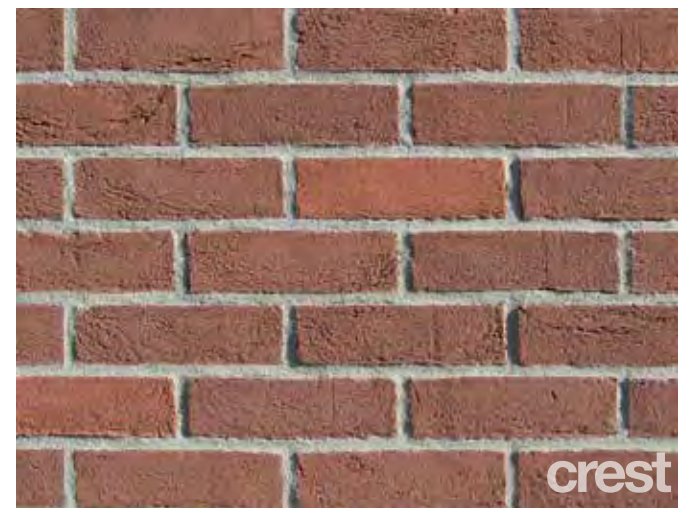

> SANDSTONE SMOOTH YELLOW

BRICK SIZE: 65mm PACK SIZE: 496 LOAD SIZE: 10,912 PALLETS: 22

> SAPPHIRE RED STOCK

BRICK SIZE: 65mm PACK SIZE: 620 LOAD SIZE: 12,400 PALLETS: 20

> SELBOURNE RED MULTI STOCK

BRICK SIZE: 65mm PACK SIZE: 540 LOAD SIZE: 12,960 PALLETS: 24