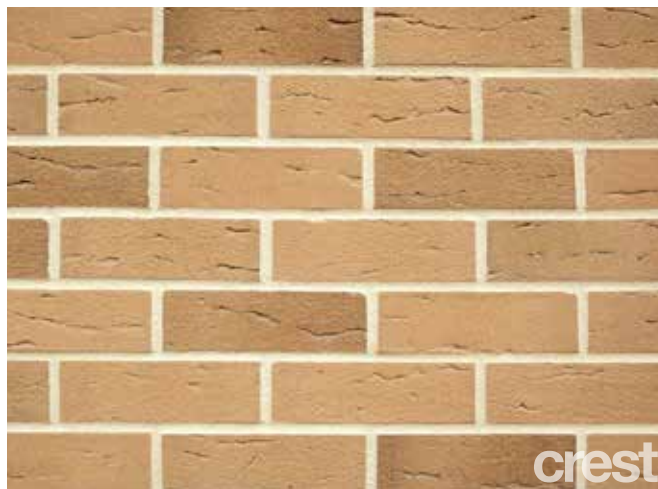

> **ROSEMONT BUFF MULTI**

BRICK SIZE: 65mm   PACK SIZE: 560   LOAD SIZE: 11,200   PALLETS: 20