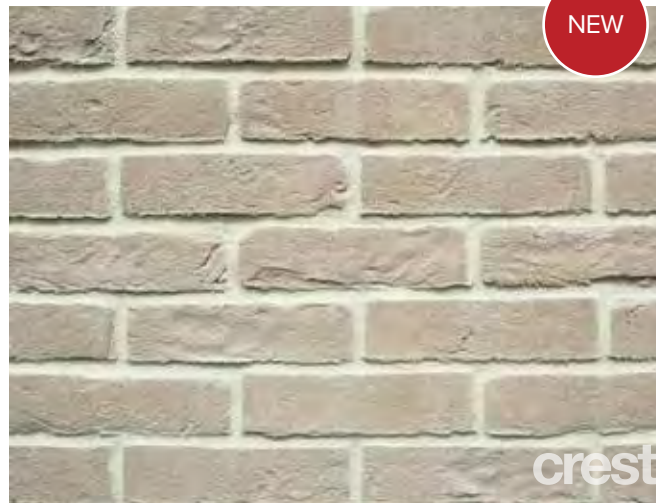

CREST IS ONE OF THE UK'S LEADING SUPPLIERS OF CLAY FACING BRICKS

> **DORKING DARK MULTI**

BRICK SIZE: 65mm   PACK SIZE: 540   LOAD SIZE: 12,960   PALLETS: 24

> **DOVE GREY**

BRICK SIZE: 65mm   PACK SIZE: 560   LOAD SIZE: 11,200   PALLETS: 20

> **EASTBURY RED MULTI**

BRICK SIZE: 65mm   PACK SIZE: 496   LOAD SIZE: 10,912   PALLETS: 22

> **EASTWICK**

BRICK SIZE: 65mm   PACK SIZE: 540   LOAD SIZE: 14,040   PALLETS: 26