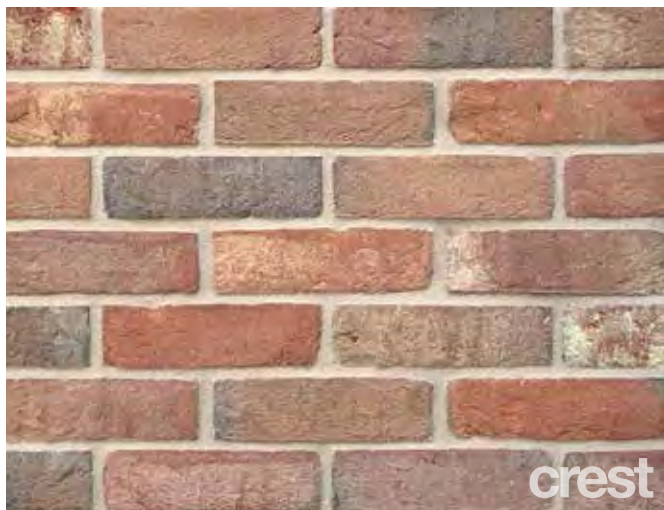

> **TURNBERRY MULTI**

BRICK SIZE: 65mm   PACK SIZE: 504   LOAD SIZE: 10,584   PALLETS: 21