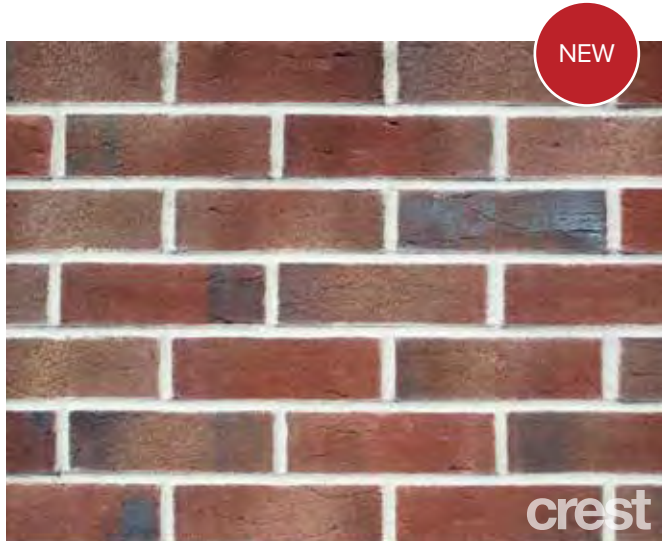

WHATEVER THE SIZE OF YOUR PROJECT WE HAVE A BRICK TO SUIT YOUR NEEDS

> **VIENNA**

BRICK SIZE: 65mm   PACK SIZE: 560   LOAD SIZE: 11,200   PALLETS: 20