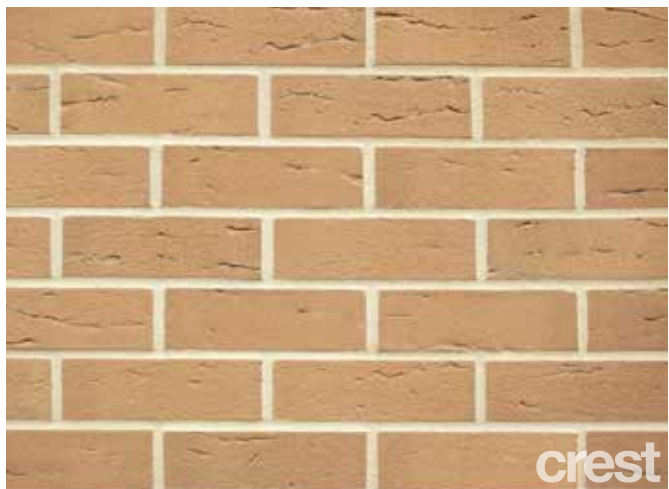

> **ROSEMONT BUFF**

BRICK SIZE: 65mm   PACK SIZE: 560   LOAD SIZE: 11,200   PALLETS: 20