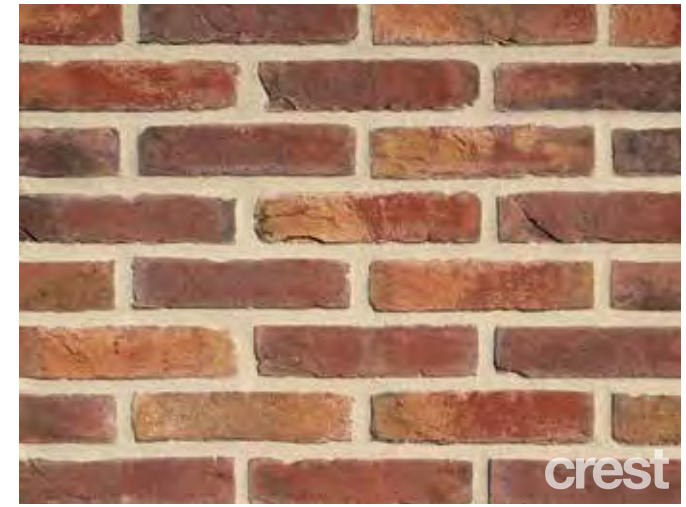

> CHIPPERFIELD MULTI

BRICK SIZE: 50mm PACK SIZE: 792 LOAD SIZE: 15,048 PALLETS: 19