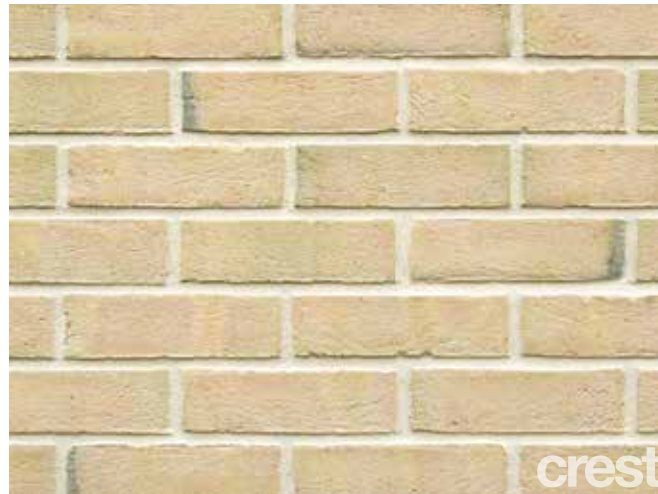

> **AUTUMN GOLD**

BRICK SIZE: 65mm   PACK SIZE: 540   LOAD SIZE: 14,040   PALLETS: 26

Tumbled Option Available