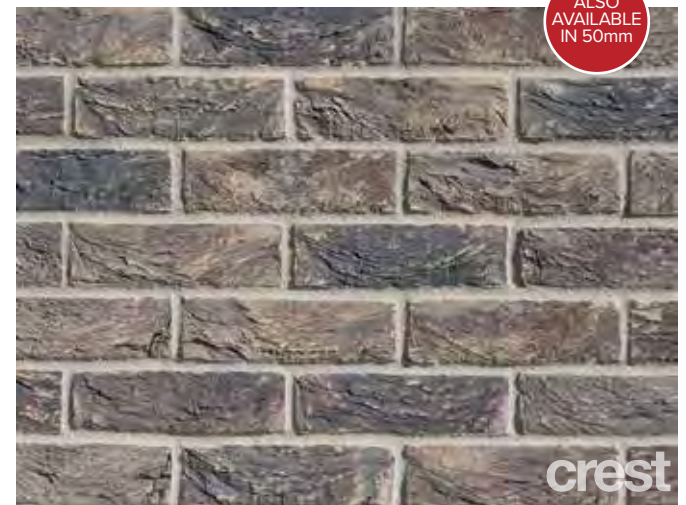

> DEVONSHIRE GREY MULTI

BRICK SIZE: 65mm PACK SIZE: 730 LOAD SIZE: 13,140 PALLETS: 18