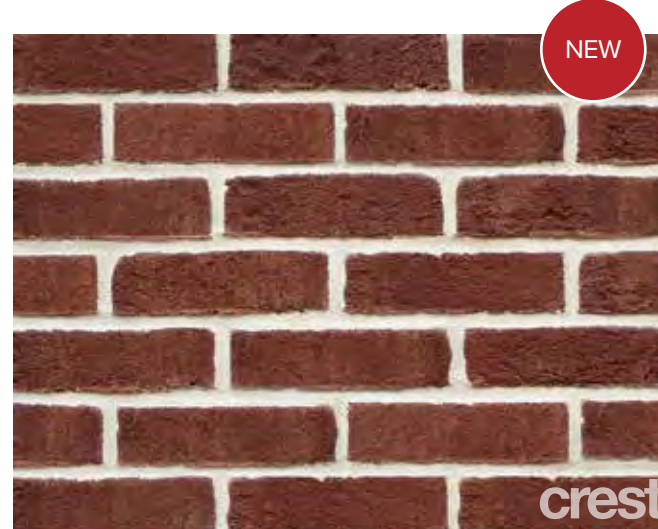

> **HAMPSHIRE RED**

BRICK SIZE: 65mm   PACK SIZE: 540   LOAD SIZE: 12,960   PALLETS: 24