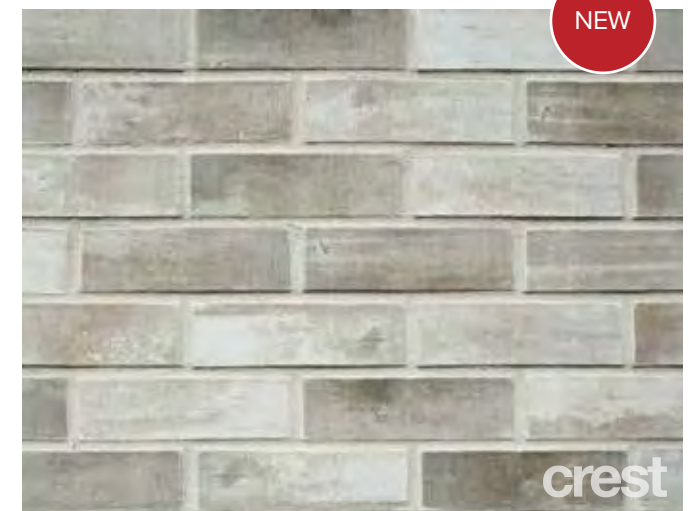

> **ZURICH**

BRICK SIZE: 65mm   PACK SIZE: 560   LOAD SIZE: 11,200   PALLETS: 20