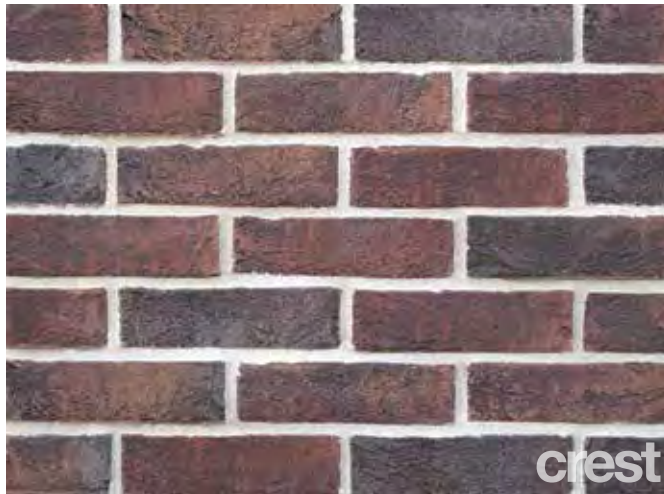

WHATEVER THE SIZE OF YOUR PROJECT WE HAVE A BRICK TO SUIT YOUR NEEDS

> **BUCKINGHAM MULTI**

BRICK SIZE: 65mm   PACK SIZE: 504   LOAD SIZE: 10,584   PALLETS: 21