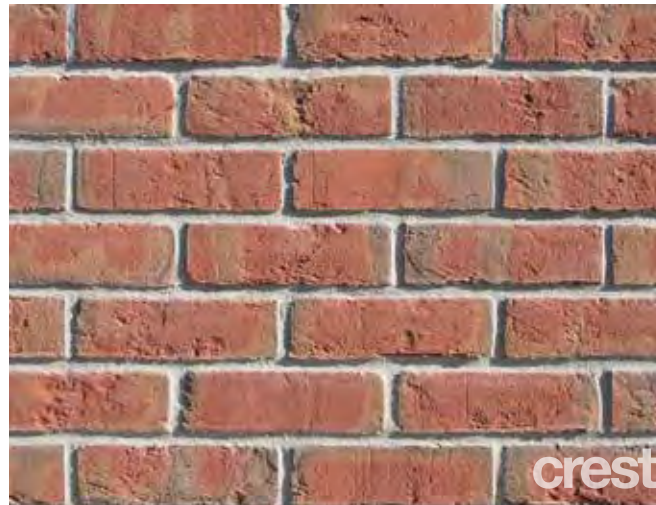

> **EDWARDIAN RED MULTI**
BRICK SIZE: 65mm   PACK SIZE: 540   LOAD SIZE: 12,960   PALLETS: 24