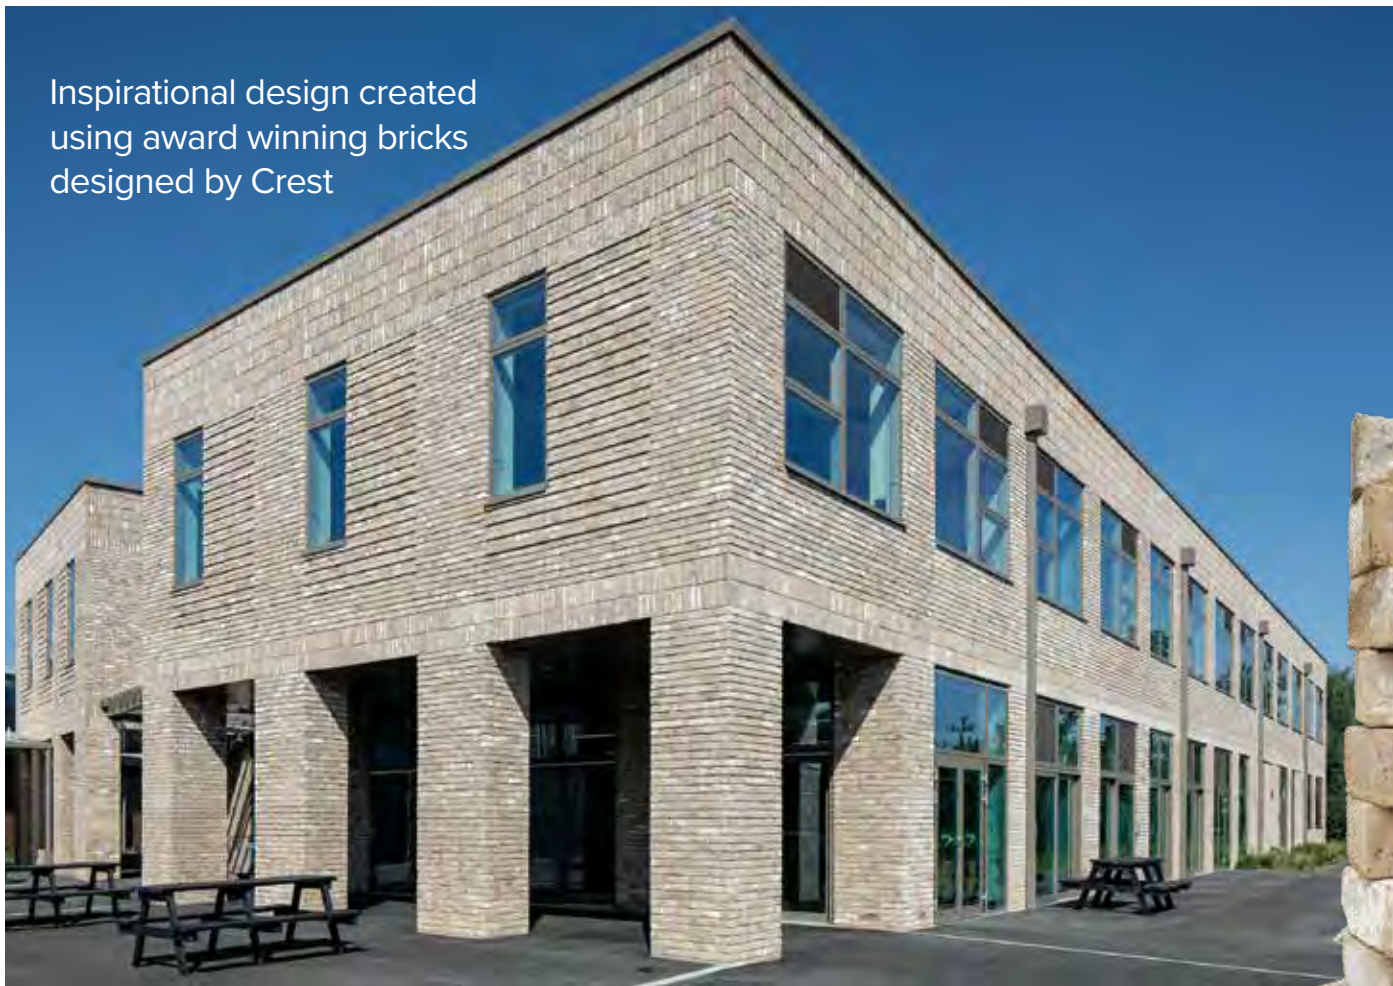

the art of

brick

the Crest portfolio of high quality clay facing bricks

**crest**

Inspirational design created using award winning bricks designed by Crest

Images courtesy of Photographer Alex Campbell

One of Crest Building Products most popular bricks, the **Kingston Weathered Gault**, was chosen to create an amazing State-of-the-art secondary educational facility at Melksham Oak Community School located within the historic town of Melksham.

The Kingston Weathered Gault is a unique brick designed by the Crest Team to reflect a heritage-reclaimed style of brick, it is a lovely blend of buff bricks with smoke-grey hues and white highlights.

As specialists in creating educational spaces, this inspiring design created by **Footprint Architects**, takes into consideration the

Georgian architecture of the area. Other key factors considered, where sustainability, high levels of insulation, natural ventilation and the importance of light and connections to nature. The build creates an atmosphere to prepare students for future learning and personal development.